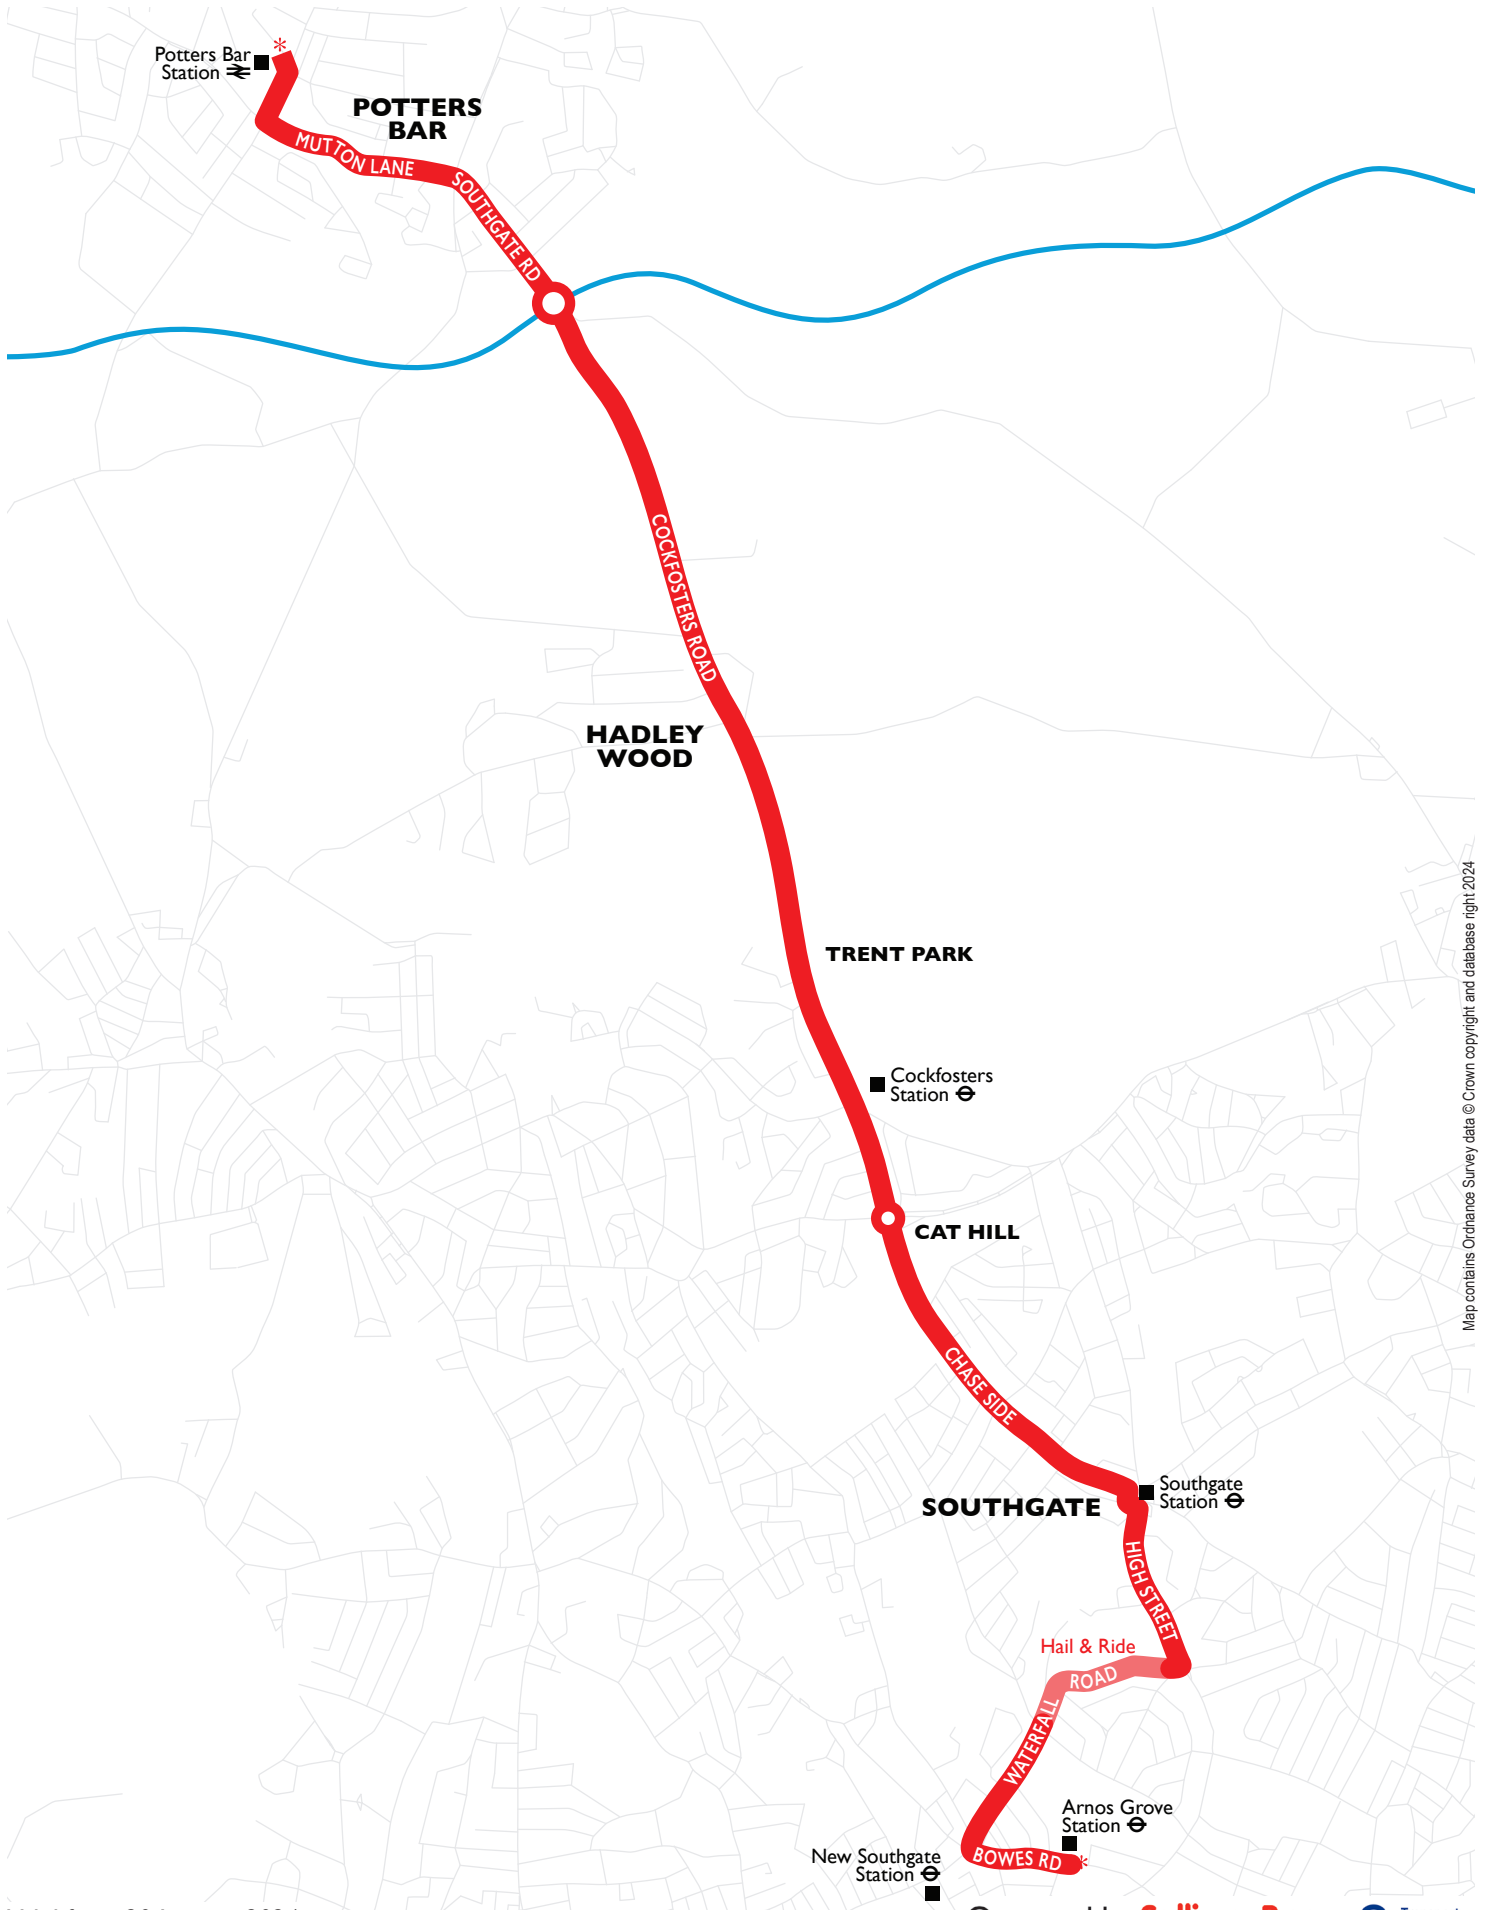

298

Map contains Ordnance Survey data © Crown copyright and database right 2024